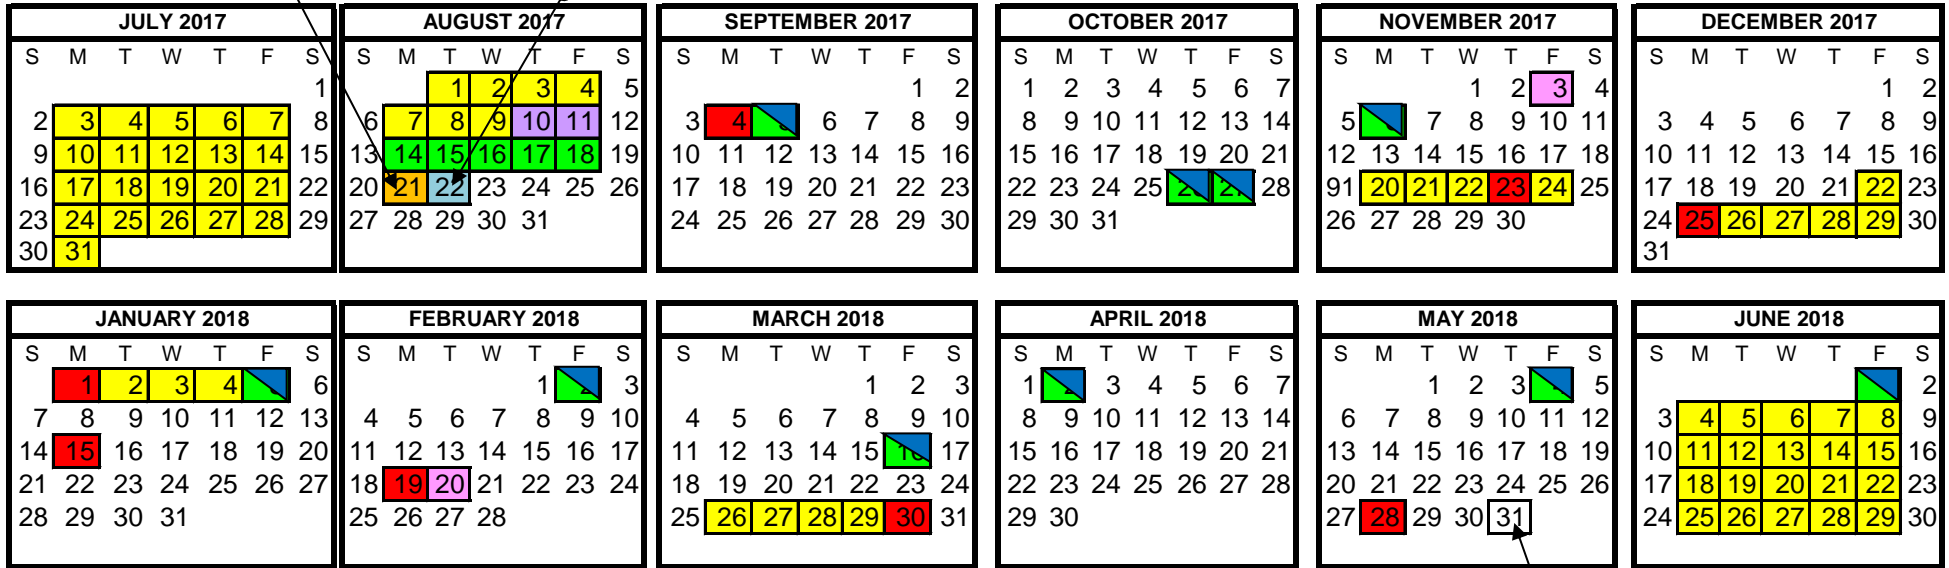

JOE SHOEMAKER SCHOOL 2017-2018 Calendar

**KINDER to 5th grade
First Day of School**

ECE - First Day of School

NON-STUDENT CONTACT DAYS
Planning/Professional Days (No classes for students)
Aug 7, 8, 9, 10, 11, 14, 15, 16, 17, 18.

Parent/Teacher Conference Day (No classes for students)
No classes: Nov 3, Feb 20

Planning and Assessment Days (No classes for students)
1/2 planning; 1/2 assessment & data analysis day
No classes: Sep 5; Oct 26, 27; Nov 6; Jan 5; Feb 2; Mar 6, 16; Apr 3, May 4; Jun 1

ECE FIRST DAY OF SCHOOL
Aug 22

NO CLASSES FOR ECE
ECE Orientation/Paperwork - Aug 21

WALK-IN REGISTRATION
New Student Registration: Aug 10, 11

VACATION/NO CLASSES

HOLIDAY/NO CLASSES
Labor Day - September 4
Thanksgiving Day - November 23
Christmas Day - December 25
New Year's Day - January 1
Martin Luther King Jr. Day - January 15
Presidents' Day - February 19
Cesar Chavez Day - March 31
(observed March 30)
Memorial Day - May 28

END OF TERM-TO BE FOLLOWED BY REPORT CARDS
ECE to 5th Grade Trimesters: Nov 13; Feb 26; May 25

**All Students /
Last Day of School**
LAST DAY OF SCHOOL:
Full day - May 31

SEMESTER DATES
First Semester Begins 8/21; Ends 12/21
Second Semester Begins 1/8; Ends 5/31